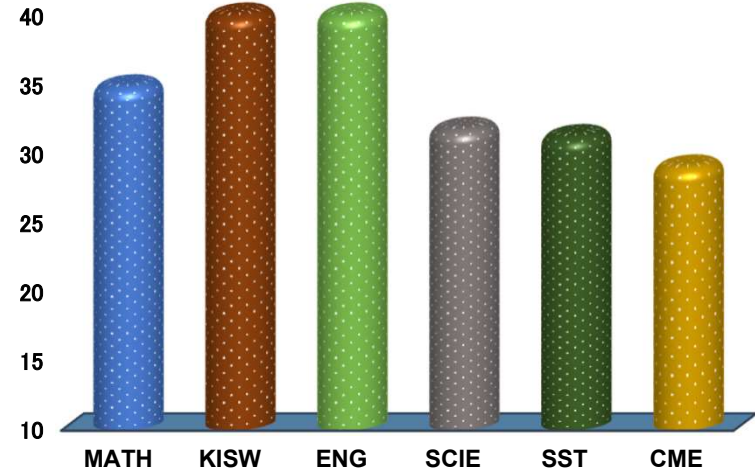

LADY OF MERCY

REGION: ARUSHA

SCHOOL AVERAGE

34.8

DISTRICT: ARUSHA

SUBJECT AND GRADE PERFORMANCE ANALYSIS

SUBJECT RANKING

ENGLISH	41.5	83%	1
KISWAHILI	40.9	82%	2
MATHEMATICS	34.8	70%	3
SCIENCE	31.7	63%	4
SOCIAL STUDIES	31.2	62%	5
CIVIC AND MORAL EDUCATION	29.0	58%	6

SUBJECT GRADE ANALYSIS

SUBJECT/GRADE	A	B	C	D	F
MATHEMATICS	8	11	10	1	0
KISWAHILI	19	10	1	0	0
ENGLISH	17	12	1	0	0
SCIENCE	2	12	12	1	0
SOCIAL STUDIES	1	12	11	2	0
CIVIC AND MORAL	3	12	10	7	0

OVERALL GRADE ANALYSIS

Grade	Count	Total	Percentage
A	4	30	5%
B	20		25%
C	6		7%
D	0		0%
F	0		0%

CHART SUBJECT ANALYSIS

BOYS VS GIRLS PERFORMANCE

Gender	SAT	SAT	TOTAL
Boys	16	14	30
	34%	36%	

SEATED	30	100%
ABSENTEES	0	0%
PASSED	30	100%
FAILED	0	0%